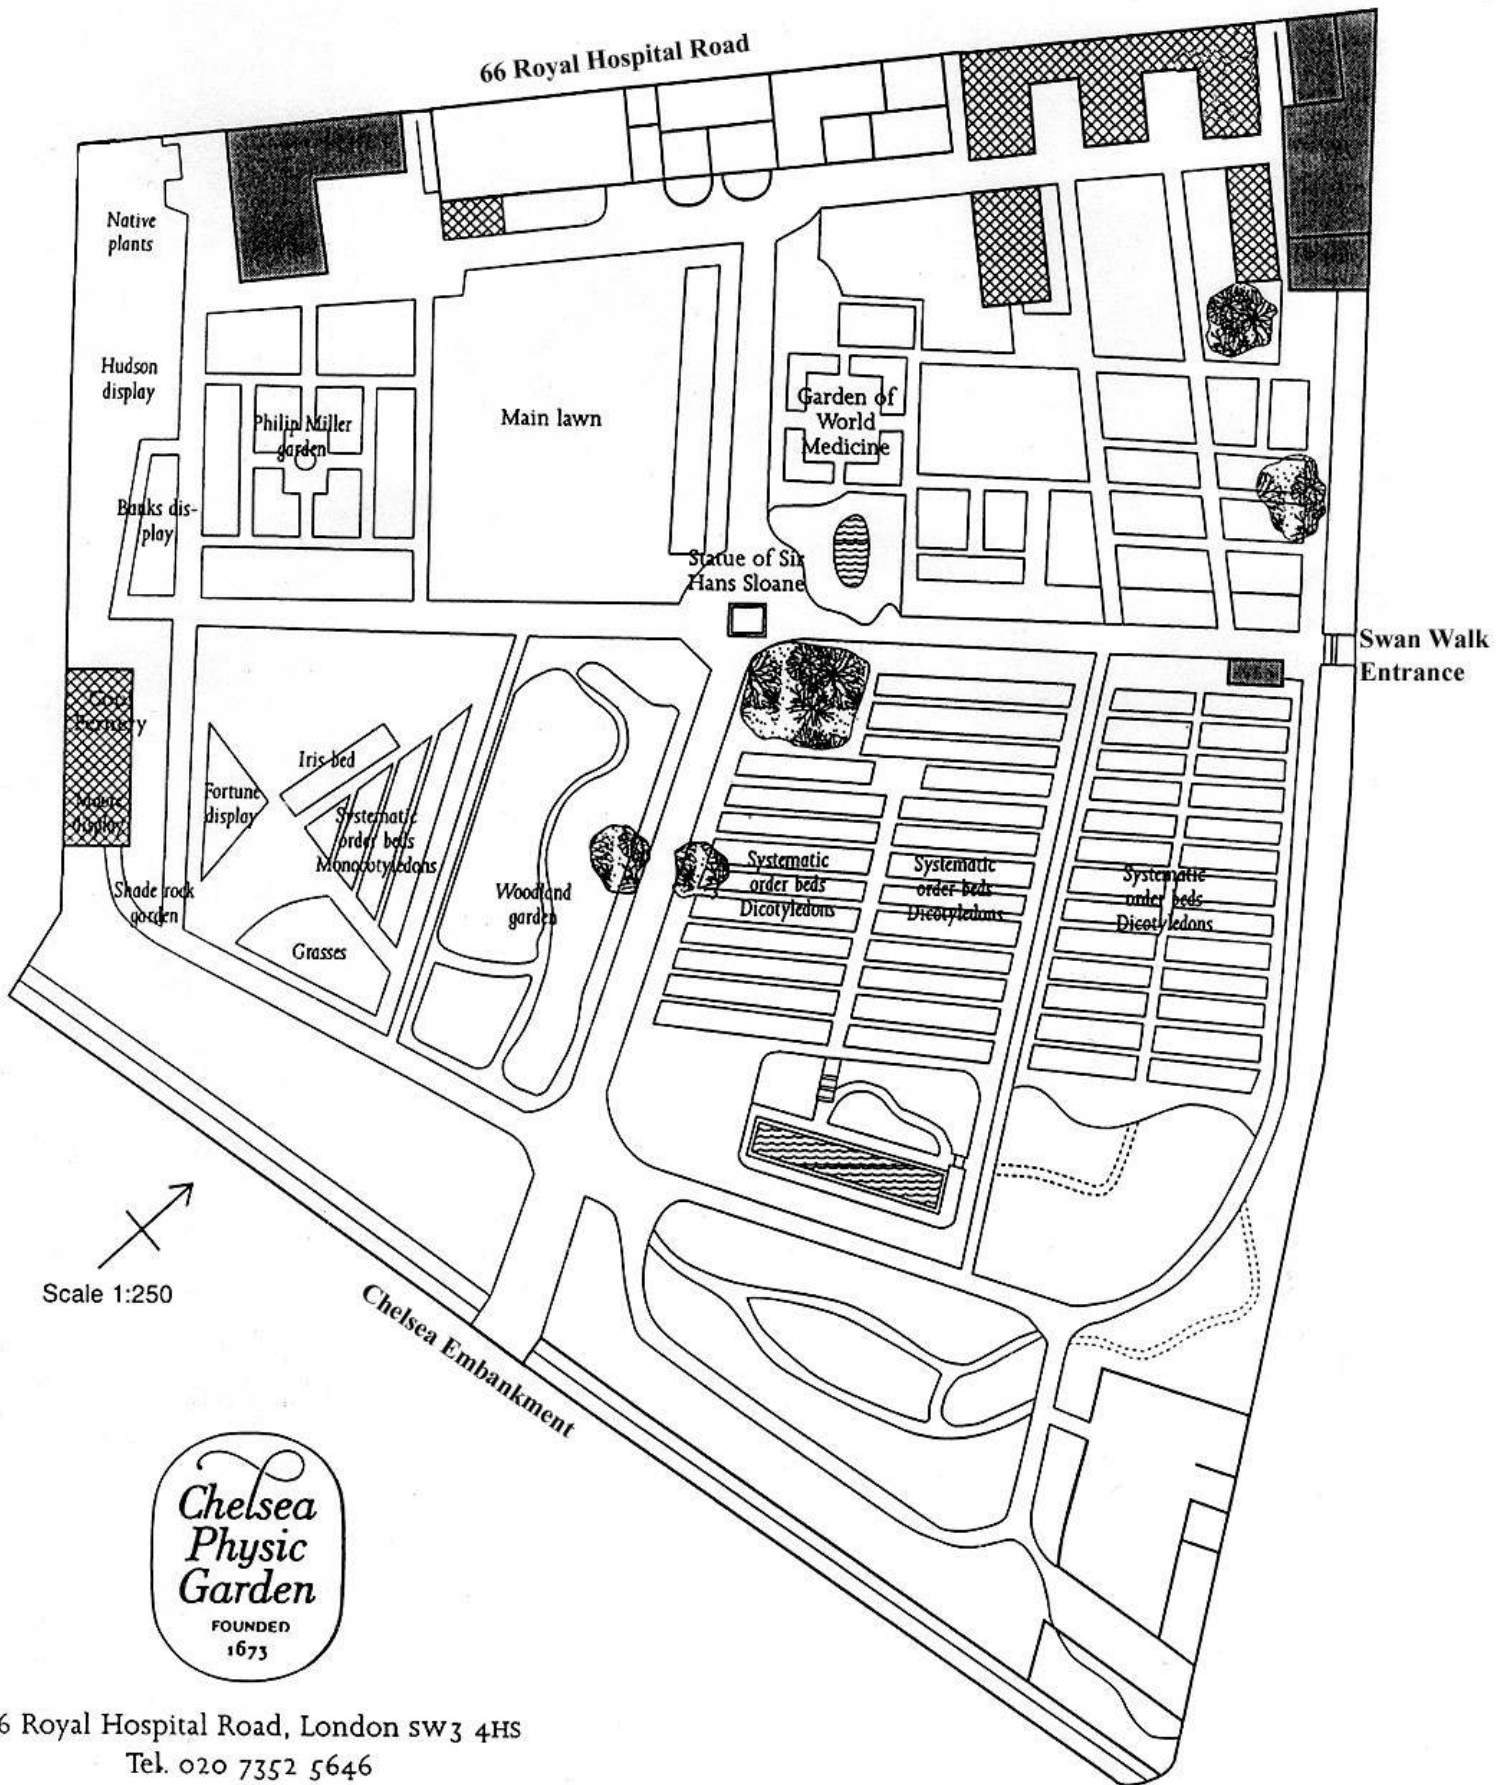

MAP OF CHELSEA PHYSIC GARDEN

66 Royal Hospital Road, London SW3 4HS

Tel. 020 7352 5646