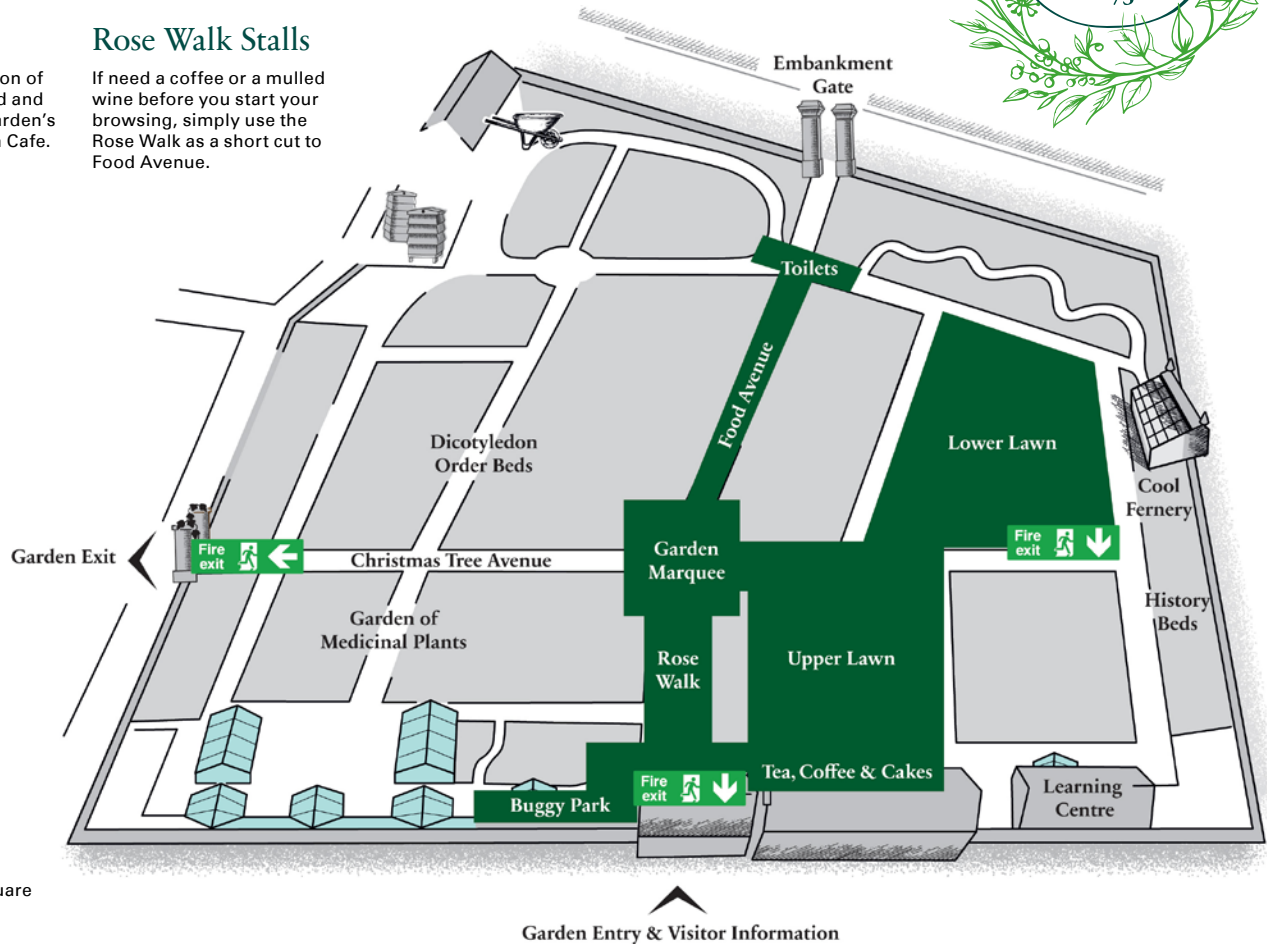

Lower Lawn Stalls

Ben and Lola
Biscottilicious
Bloody Bens
Caley Brothers
Carved Angel
Cheese and Pie Man
Chocolate Detective
Company of cooks
Dees Luxury Rum Cakes
Diggle Chocolates
Dine in Sauces
Exmoor Caviar
Frome Valley Vineyard

Get Fudged
Gin etc
Grown up Marshmallows
Halo
Jeroboams
Karma Tea Company
Locksley Distilling
London Honey Company
London Vermouth
Martin Millard
My Fathers Land
Only CoCo
Oxton Liqueurs

Pajama Pantry
Partridges of Sloane Square
Paxton and Whitfield
Poons
Priestlands Birch
Spongeware Company
Summerdown Mint
Tariette
Uig
Ved cooks
Victoria Fontaine-Wolf
Walnut tree
Zouf