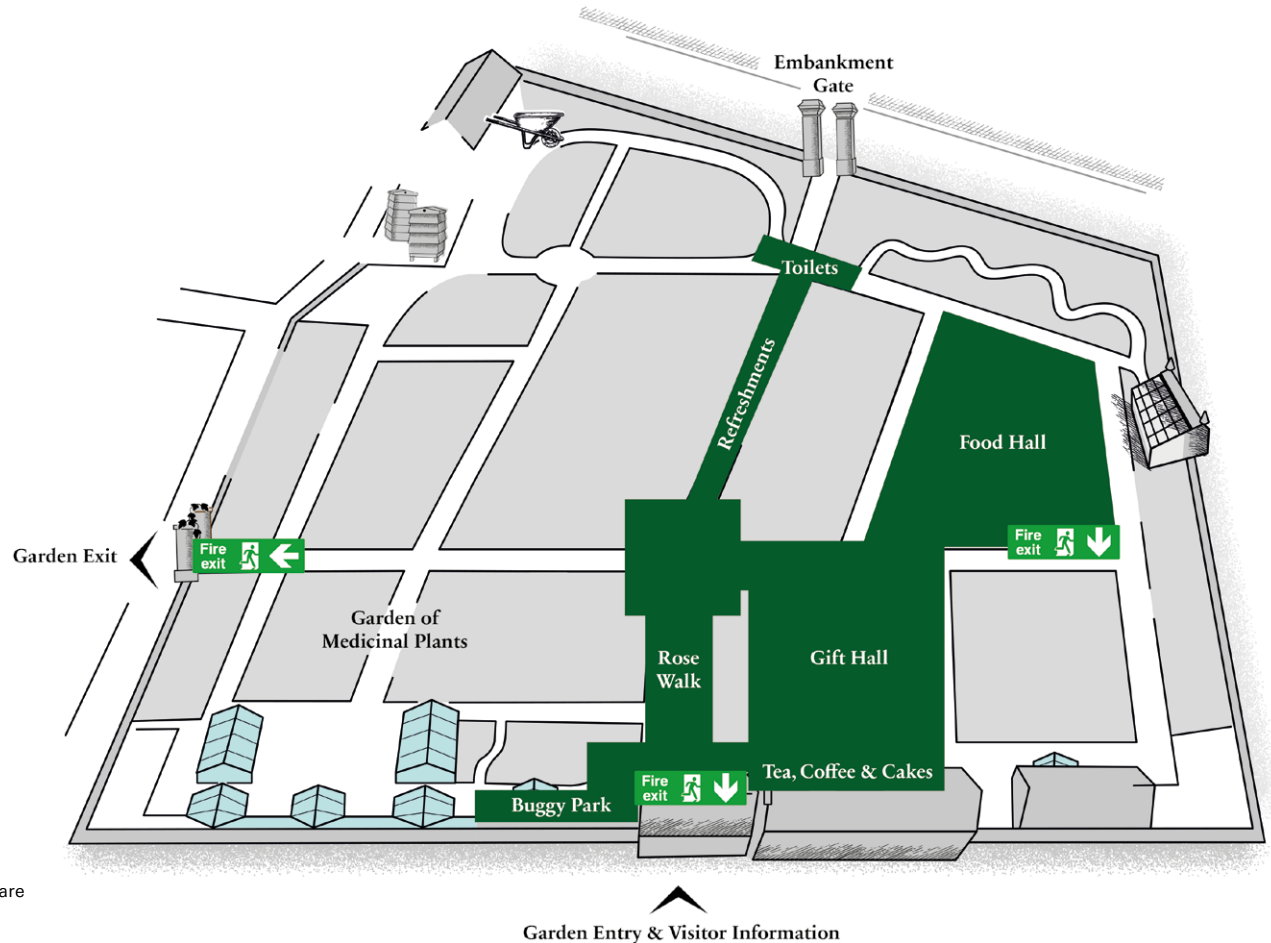

Food Hall

Belvedere Organic
Biscottilicious
Bloody Bens
Bray Cured
Caketivate
Carved Angel
Cheese and Pie Man
The Chocolate Detective
Dees Luxury Rum Cakes
Diggle Chocolates
Downsview Vineyard
Every Budy
Exmoor Caviar

Gattertop Drinks
Get Fudged
Gin etc
Grateful Pies
Indian Spice Company
Jeroboams
Locksley Distilling
London Vermouth
My Fathers Land
Nonya Secrets
Only CoCo
Oxtan Liqueurs
Panettone Store

Partridges of Sloane Square
Paxton and Whitfield
Poons
Potion de V
Priestlands Birch
Reverend Hubert
Summerdown Mint
Tariette
Uig Dickon Green
Urban Wine Company
Walnut Tree
Zouf